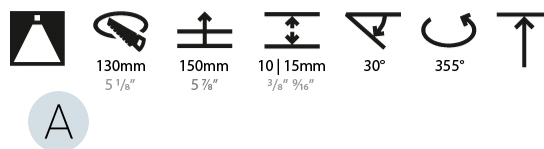

PHYSICAL

Shape: Round
Diameter (mm): 139
Diameter (in): 5 1/2
Height (mm): 137
Height (in): 5 3/8
Ceiling Thickness (mm): 10 / 12.5 / 15
Ceiling Thickness (in): 3/8 or 1/2 or 9/16
Min. Recessing Depth (mm): 150
Min. Recessing Depth (in): 5 7/8
Light Distribution: Adjustable / Downlight
Weight (kg): 0.805
Weight (lbs): 1.77
Fixture Finish: SSR / BKV / CWI / CRY / HAB / UFT / ITA / RUA / FTG / MYG / LOD / PUS / FRO / FUP / KIA / POP / BLS / SPG / MEY / GOH / GUM / CHC / COM / ABZ / JAG / OBR / MOS / ROR
Fixture Material: Aluminum Die Cast
Cut-out Measurements: 130mm / 5 1/8"

ELECTRICAL

Lamp Type: LED (Zhaga Standard)
Input Wattage (W): 13.2 / 16.5
Total Output Wattage (W): 12 / 14
Dimming: Tri-Mode (Non-Dimming and Phase Dimming (120Vac only) and 0-10V Dimming)
Driver Included: No
Driver Location: Recessed Housing
Driver Type: Constant Current - Universal
Driver Class: Class 2
Housing: See components
Input Voltage (V): 120 - 277
Constant Current (MA): 350

LED

Number of LEDs: 1
Color Temperature (°K): 2700 / 3000 / 3500 / 4000
Max. Delivered Lumen (lm): 870 / 970 / 1039 / 1060
Nominal Lumen (lm): 960 / 1070 / 1156 / 1180
CRI: >90 CRI
Efficiency (%): 0.905
Lamp Life (hrs): 50000

OPTICAL

Reflector°: 10
Optic°: Lens Pack - No Lens
Adjustability: Rotational 355°; Tilt 30°

RATINGS AND CERTIFICATIONS

Certified By: CSA Certified to UL and CSA Standards
IP rating: IP20